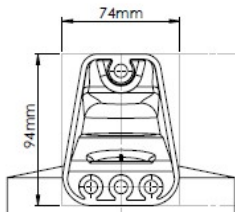

Preference of Professionals

CamBox®

CamBox W165 DMA-162 SHORT WALL Dome Camera Bracket WHT

ALUMINUM

W165 SERIES

W165 DMA-

W165-DMA-

OPTIONAL COLOR

9003 WHT

7016 ANT

1023 YLW

BLACK

High Quality Bracket
Stainless
**POLE
WALL
CORNER MOUNT
CEILING
SUPPORTED**

WALL COENER MOUN
MODEL CODE :W165-CR-135

Destelediği Direker

Altgen Hexagon

Dairesel Circular

Kare Square

Square

POLE MOUNT

www.cambox.com.tr

enson bilişim teknolojileri a.ş.
info@cambox.com.tr

Material
Engineering

Aliminu

Ref Id:ard2539_ts