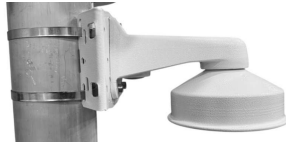

9003 WHT

7016 ANT

1023 YLW

BLACK

High Quality Bracket
Stainless
**POLE
WALL
CORNER MOUNT
CEILING
SUPPORTED**

WALL COENER MOUN
MODEL CODE :W165-CR-135

Destelediği Direker

Altgen Hexagon